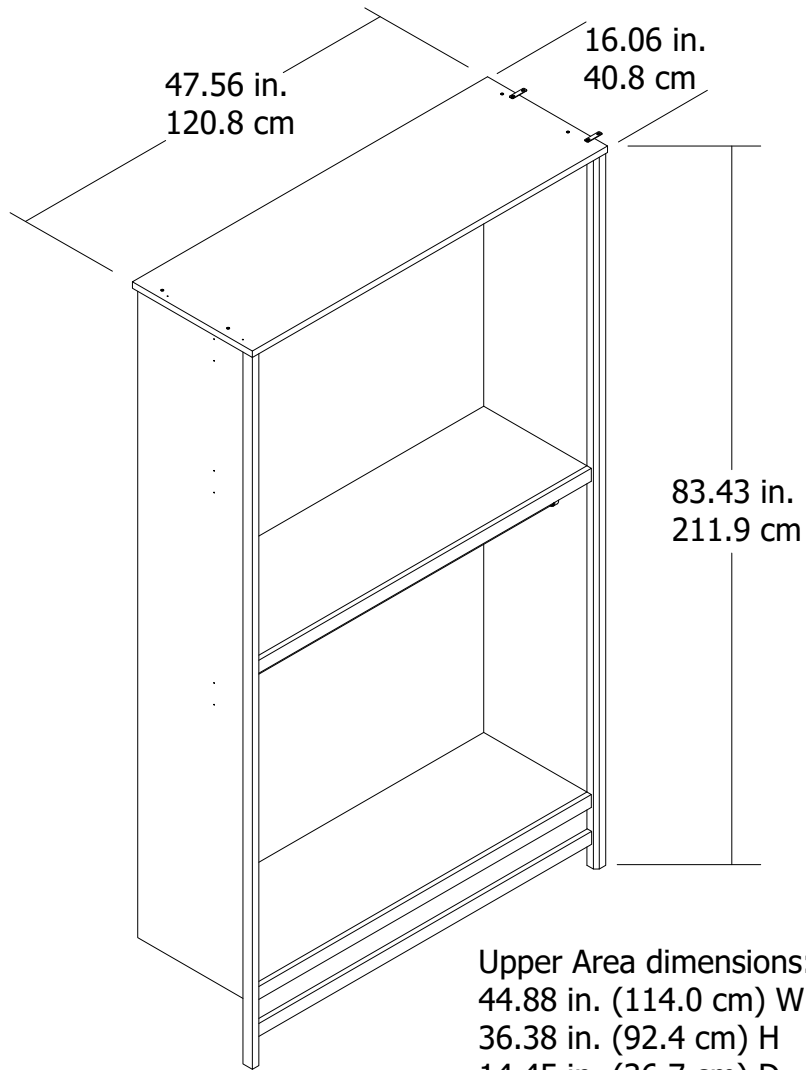

9280

Upper Area dimensions:
44.88 in. (114.0 cm) W
36.38 in. (92.4 cm) H
14.45 in. (36.7 cm) D
13.65 cubic feet

Lower Area dimensions:
44.88 in. (114.0 cm) W
37.20 in. (94.5 cm) H
14.45 in. (36.7 cm) D
13.96 cubic feet

Overall Product Size:
47.56"W x 16.06"D x 83.43"H
120.8cm W x 40.8cm D x 211.9cm H

Wood Breakdown: 95%
Total storage: 27.61 cubic feet

Maximum Weight Capacities
Unit Weight: 104 lbs. (41.2 kg)