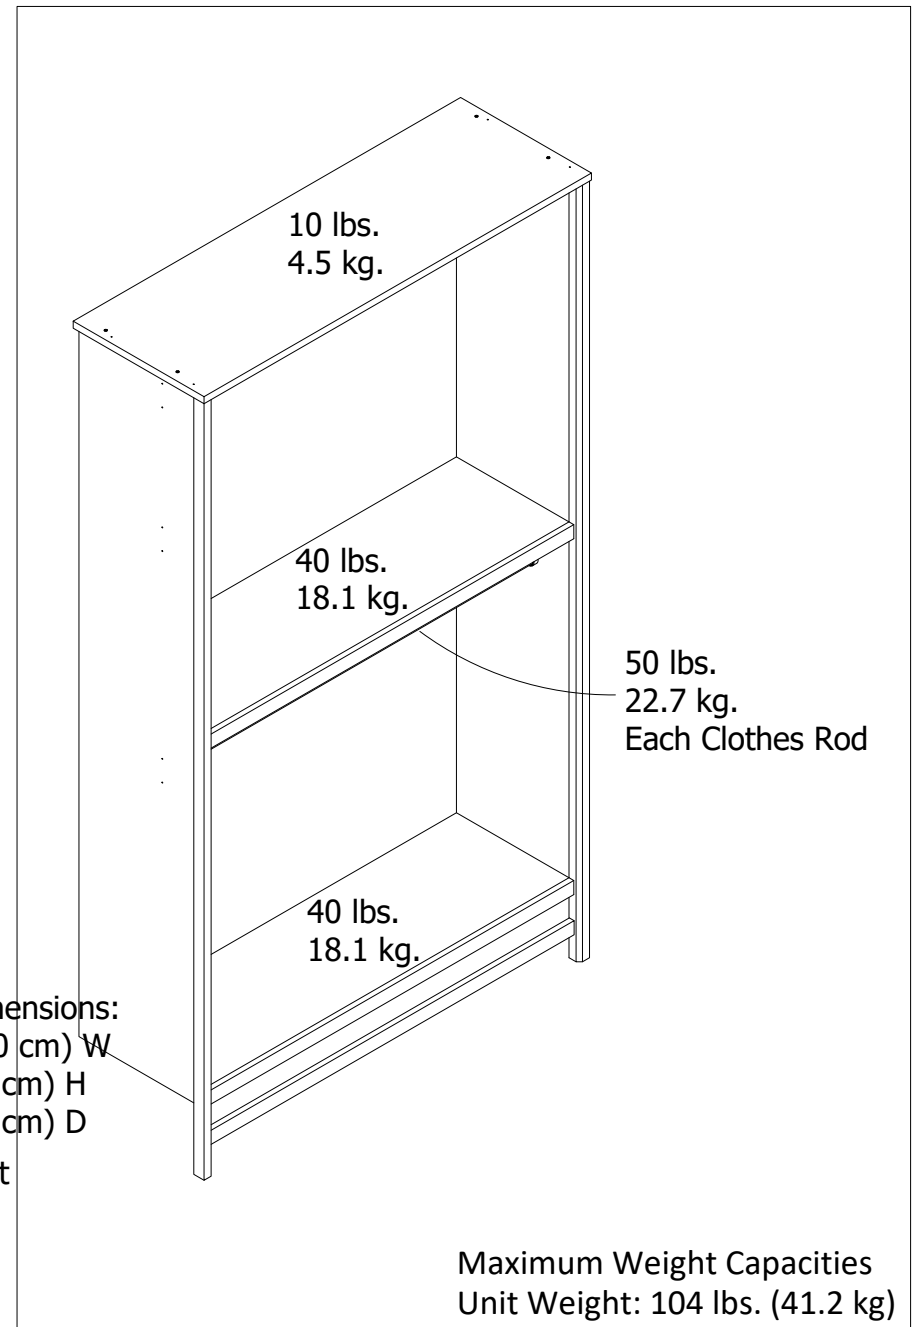

9280

Upper Area dimensions:
44.88 in. (114.0 cm) W
36.38 in. (92.4 cm) H
14.45 in. (36.7 cm) D
13.65 cubic feet

Lower Area dimensions:
44.88 in. (114.0 cm) W
37.20 in. (94.5 cm) H
14.45 in. (36.7 cm) D
13.96 cubic feet

Overall Product Size:
47.56"W x 16.06"D x 83.43"H
120.8cm W x 40.8cm D x 211.9cm H

Wood Breakdown: 95%
Total storage: 27.61 cubic feet

Maximum Weight Capacities
Unit Weight: 104 lbs. (41.2 kg)